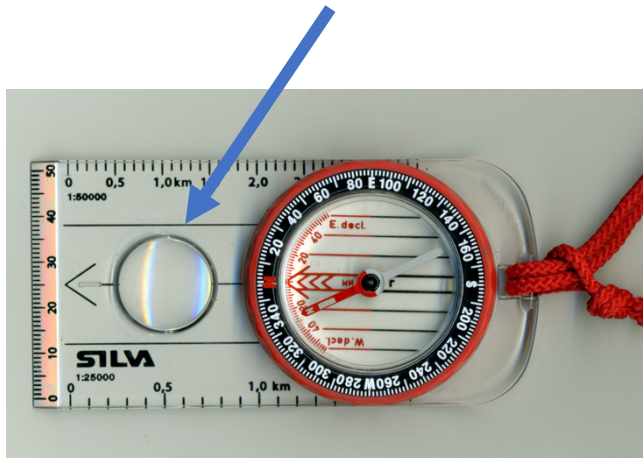

RULES REMINDER

COMPASSES

The use of a standard compass during the round to obtain directional information is permitted under the Rules of Golf. However, other features on a compass such as a bubble level, magnifier, ruler, or any other such device must not be used during a round, (Rule 4-3a.). As a best practice, we recommend that the compass contain no other feature, such as described above, or that the feature is covered over (using tape or indelible marker) to avoid any Rules issues.